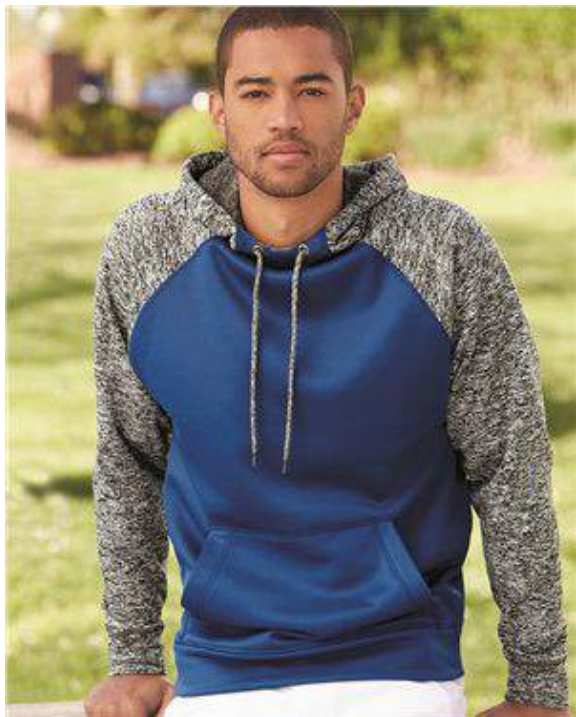

J. America - Colorblock Cosmic Fleece Hooded Pullover Sweatshirt - 8612

- 7.0 oz., 100% spun polyester fleece
- Solid fleece body with charcoal fleck sleeves, drawcord and hood
- Self-fabric waistband and cuffs
- Front pouch pocket
- Scuba neckline

Colors

Finished Measurements

	S	M	L	XL	2XL	3XL
Body Length	26 1/2	28	29 1/2	31	32 1/2	34
Body Width	20 1/2	22	23 1/2	25	26 1/2	28